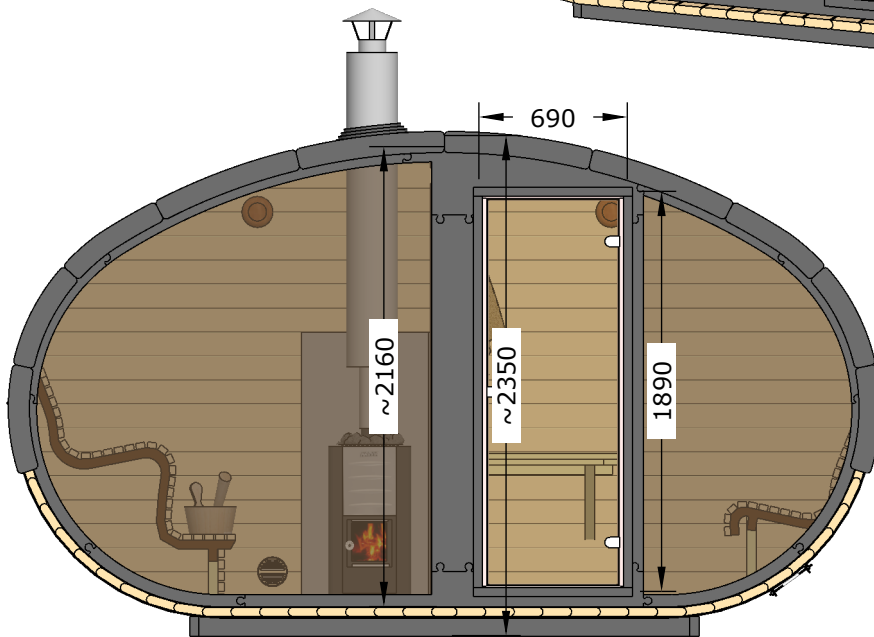

# Lux "Hobbit" 4 x 1,95

(full glass front)