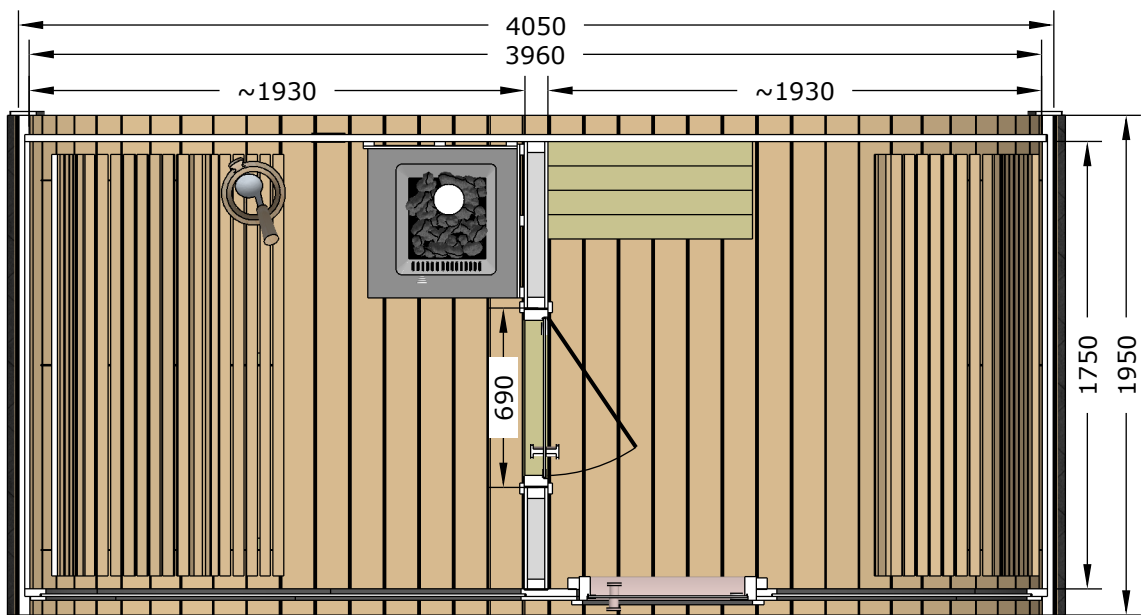

# Lux "Hobbit" 4 x 1,95

(full glass front)