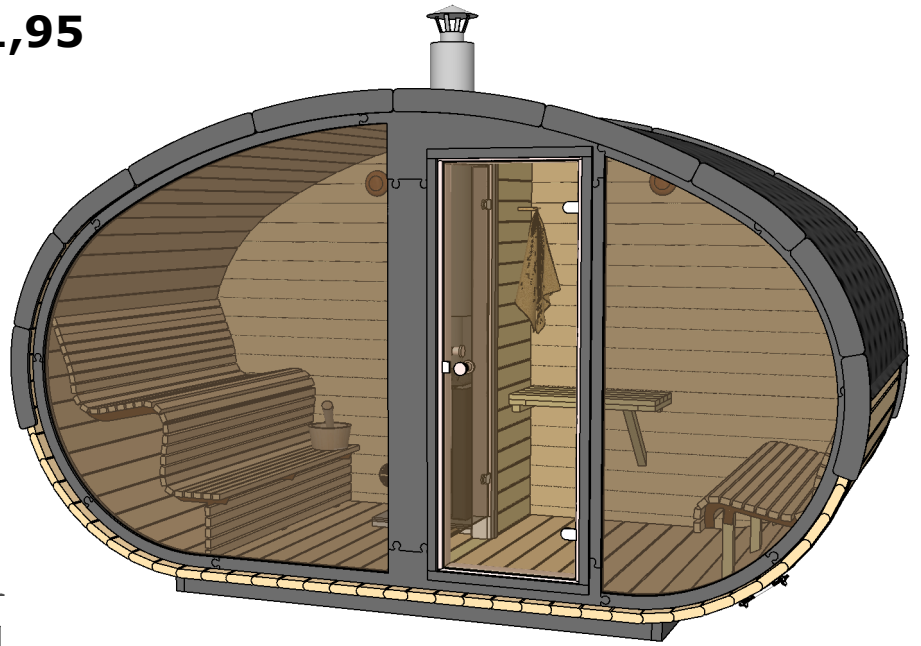

# Lux "Hobbit" 4 x 1,95

(full glass front)