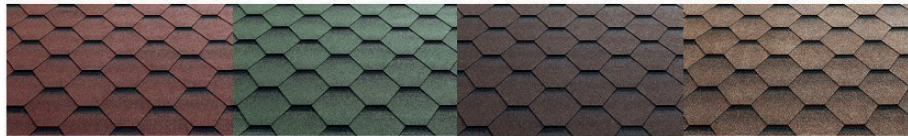

**KATEPAL**

KATRILLI

CLASSIC KL

**sikkens**

Marsh Marigold

Nordic Pine

Wall Nut

Mahagon

Autumn Maple

Salad

Rowanberry

Heather

GN.02.87

S3.03.26

TN.02.08